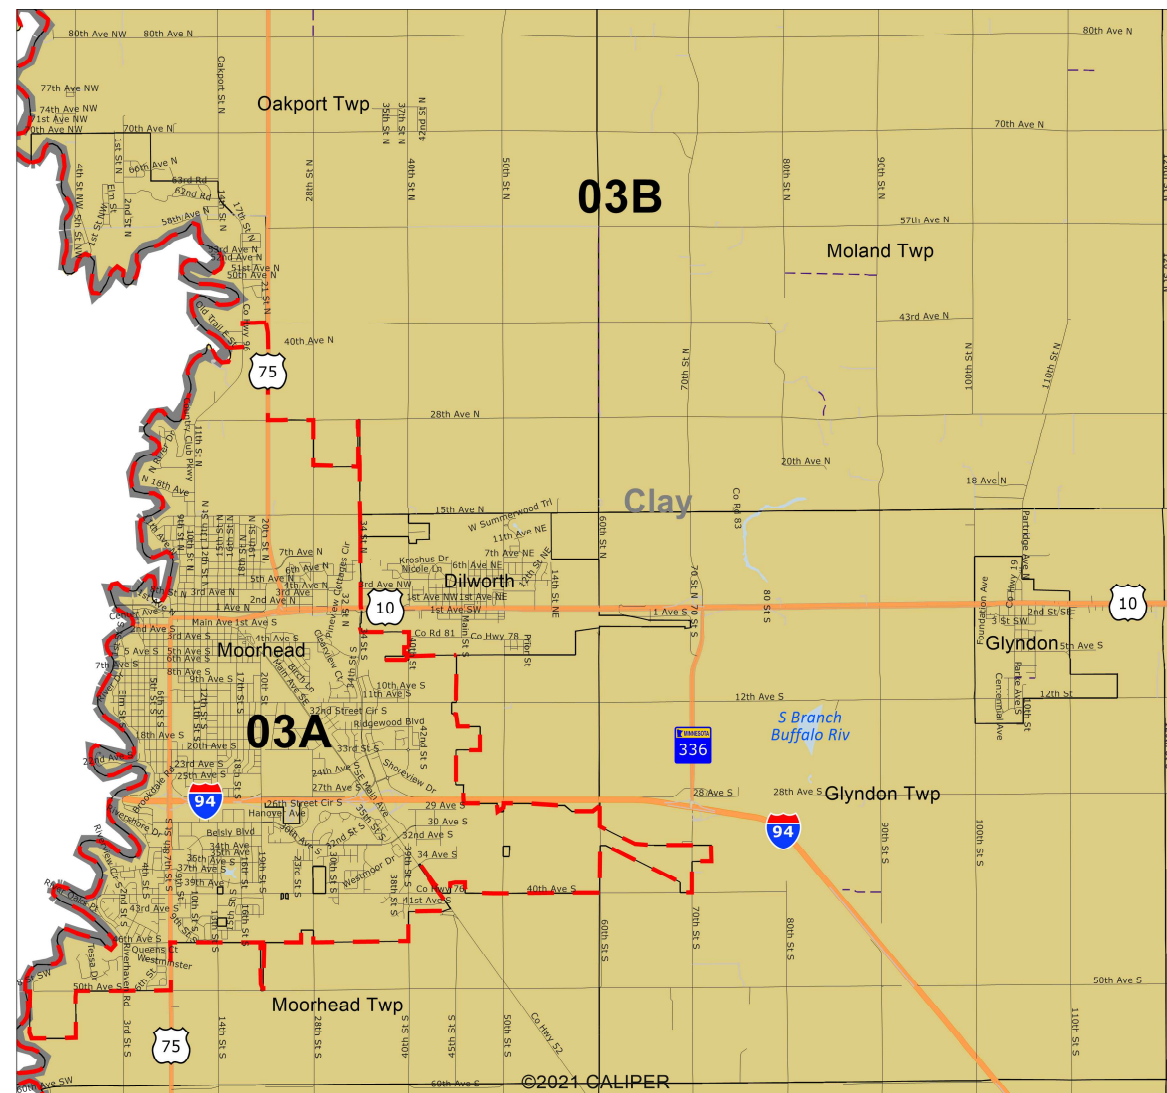

Moorhead

Duluth

Legislative Plan 2022 PW L10 2020 Census

District Labels
House District

St. Cloud

Mankato

Rochester