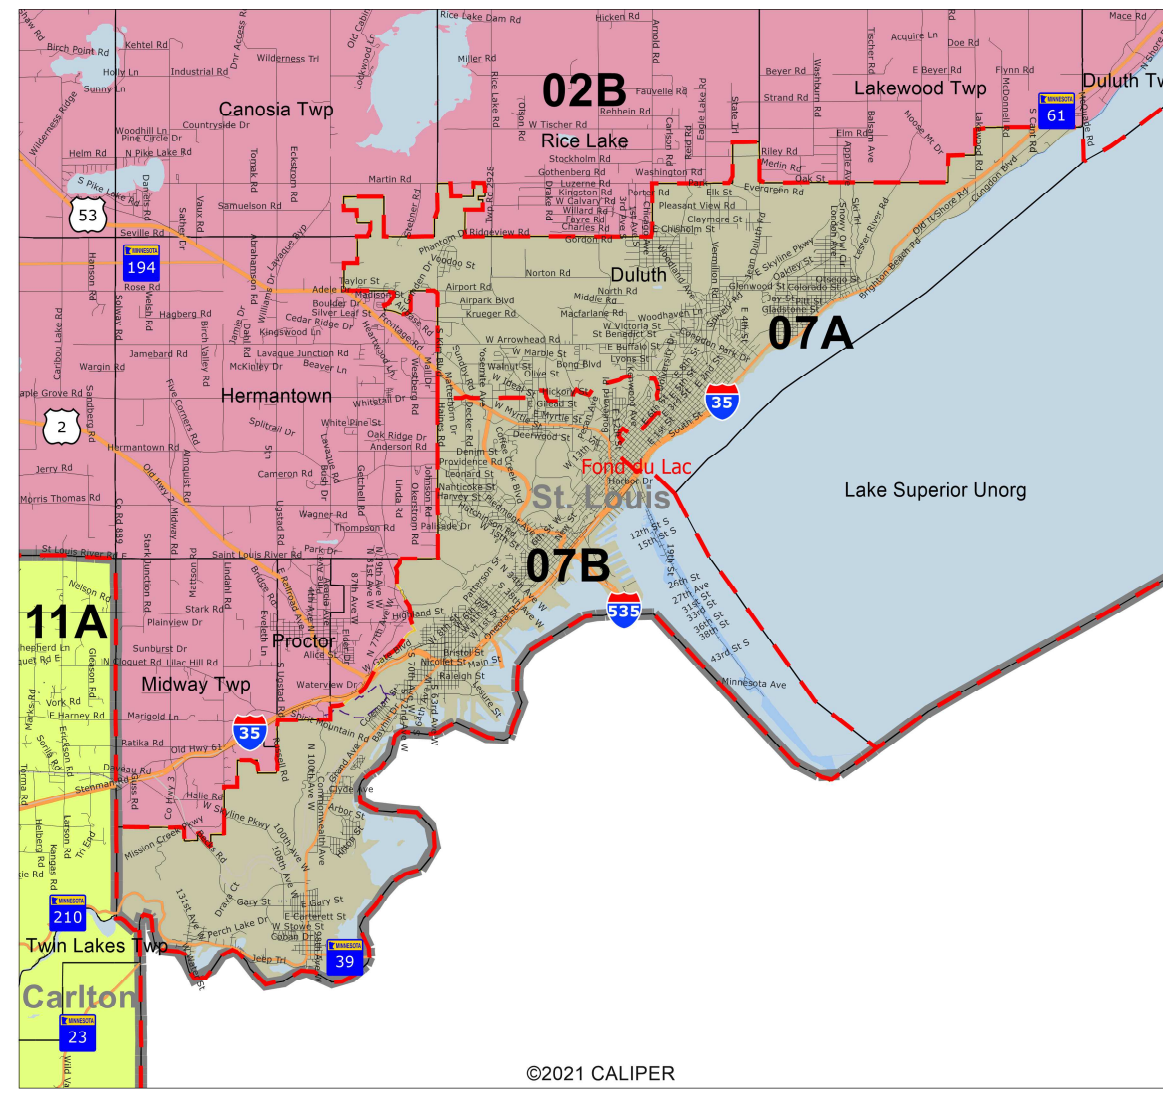

Moorhead

Duluth

Legislative Plan 2022 PW L10 2020 Census

District Labels
House District

St. Cloud

Mankato

Rochester