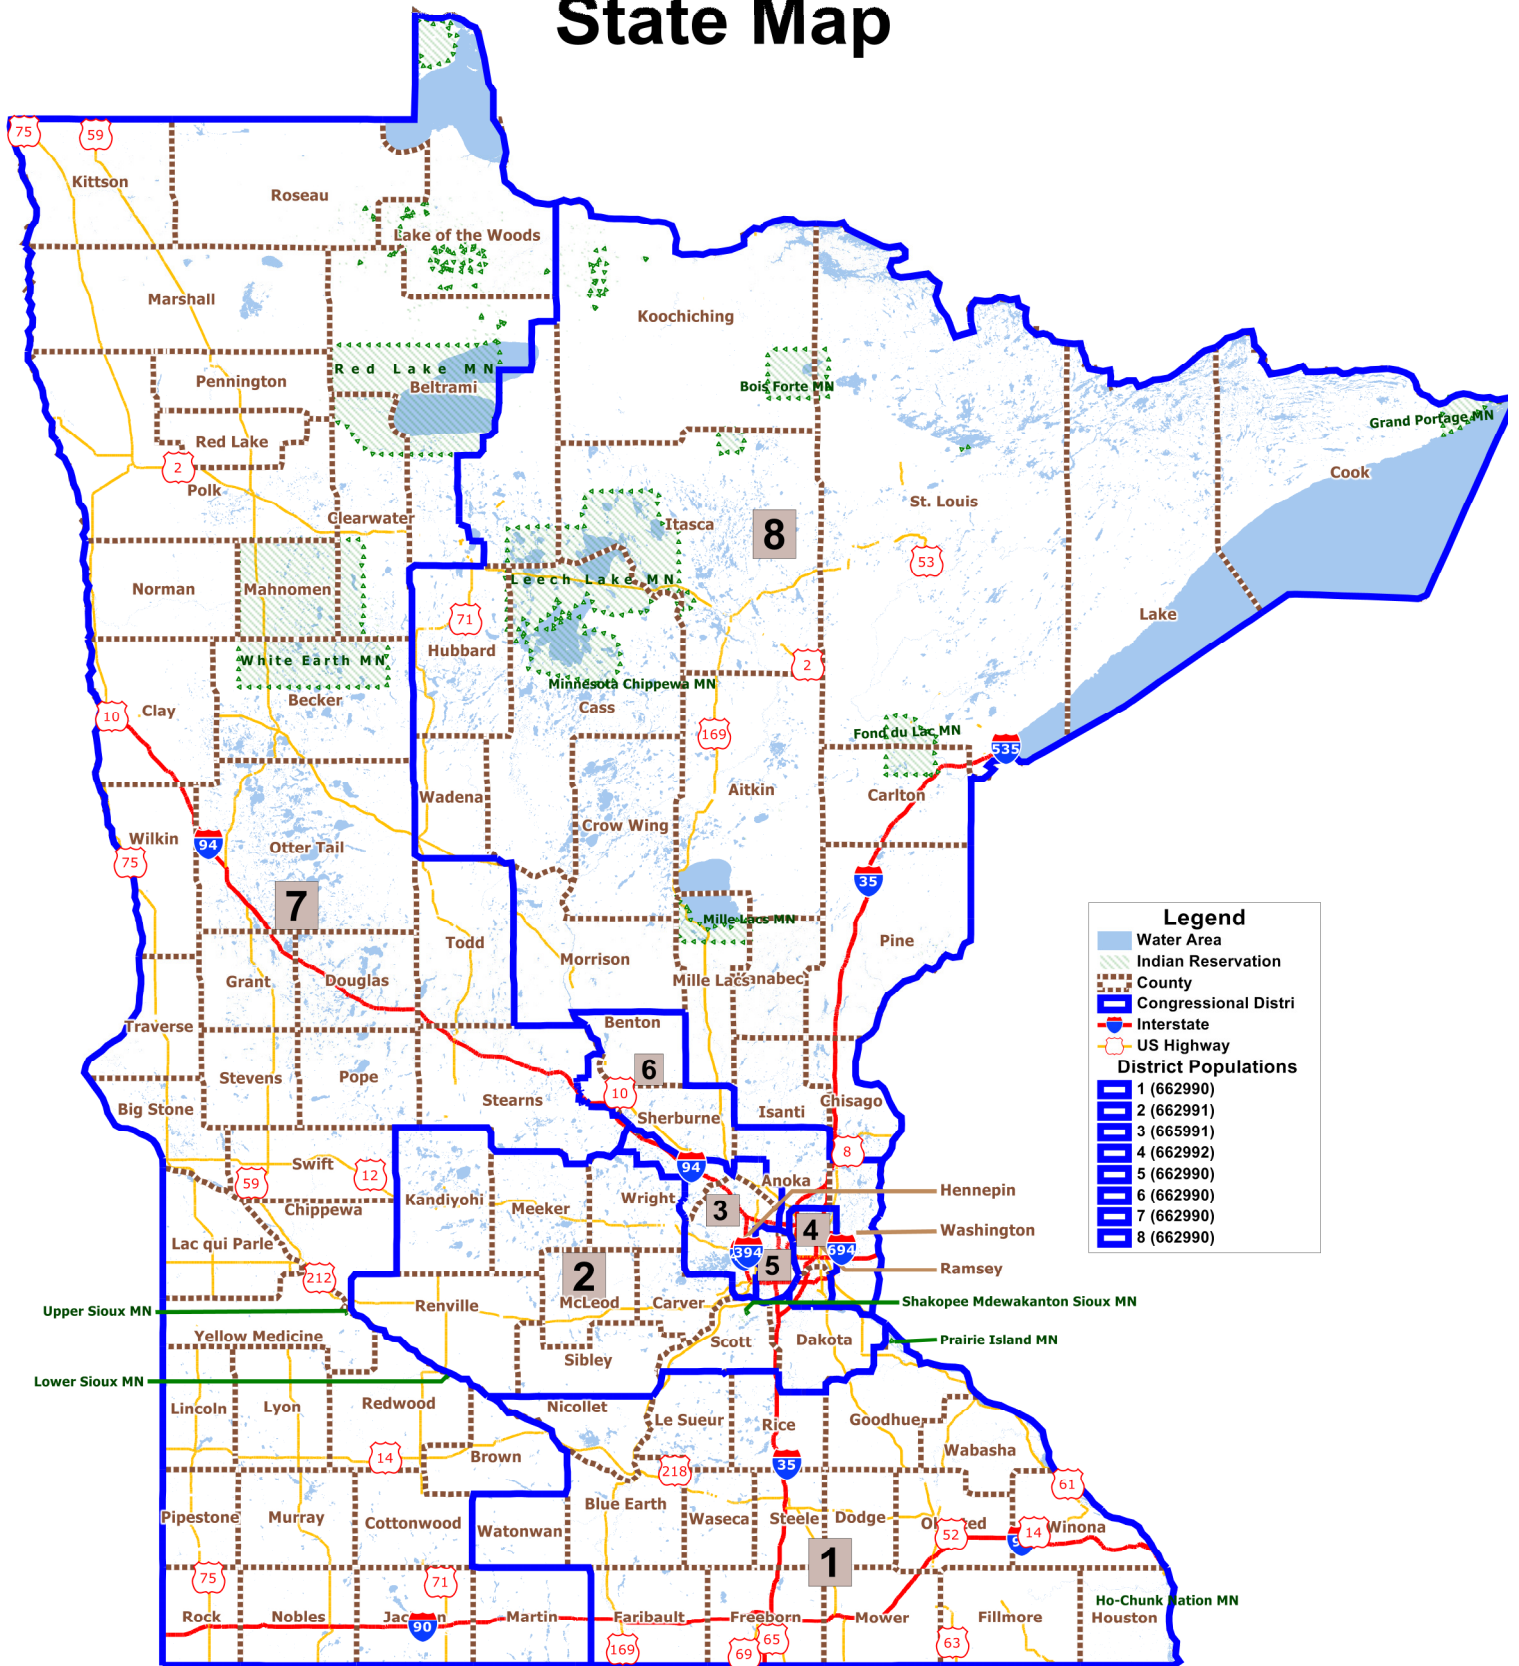

Britton et al Congressional Plan State Map

State of Minnesota
Special Redistricting Panel
A11-152

Britton et al
vs.
Ritchie et al
November 18, 2011