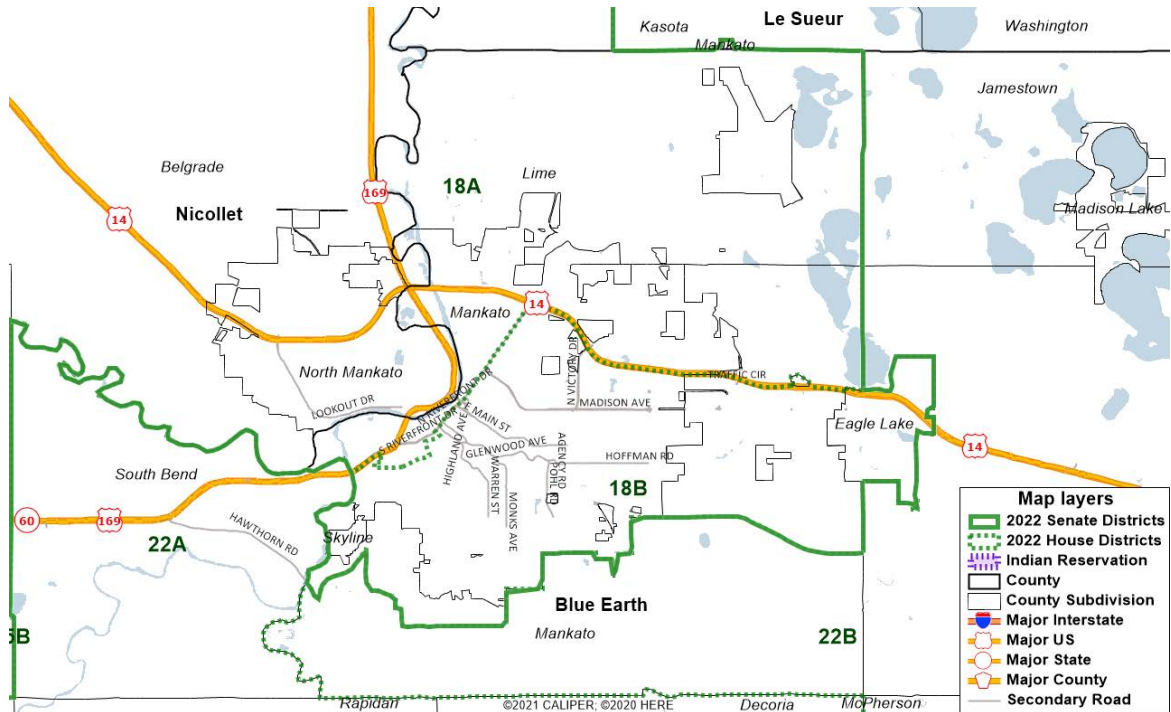

## Minnesota Legislative Districts - Metropolitan Area

February 15, 2022

# 2022 Minnesota Special Redistricting Panel Minnesota State Legislative Districts Duluth, Mankato, Moorhead, Rochester, and St. Cloud February 15, 2022

**Duluth**

**Mankato**