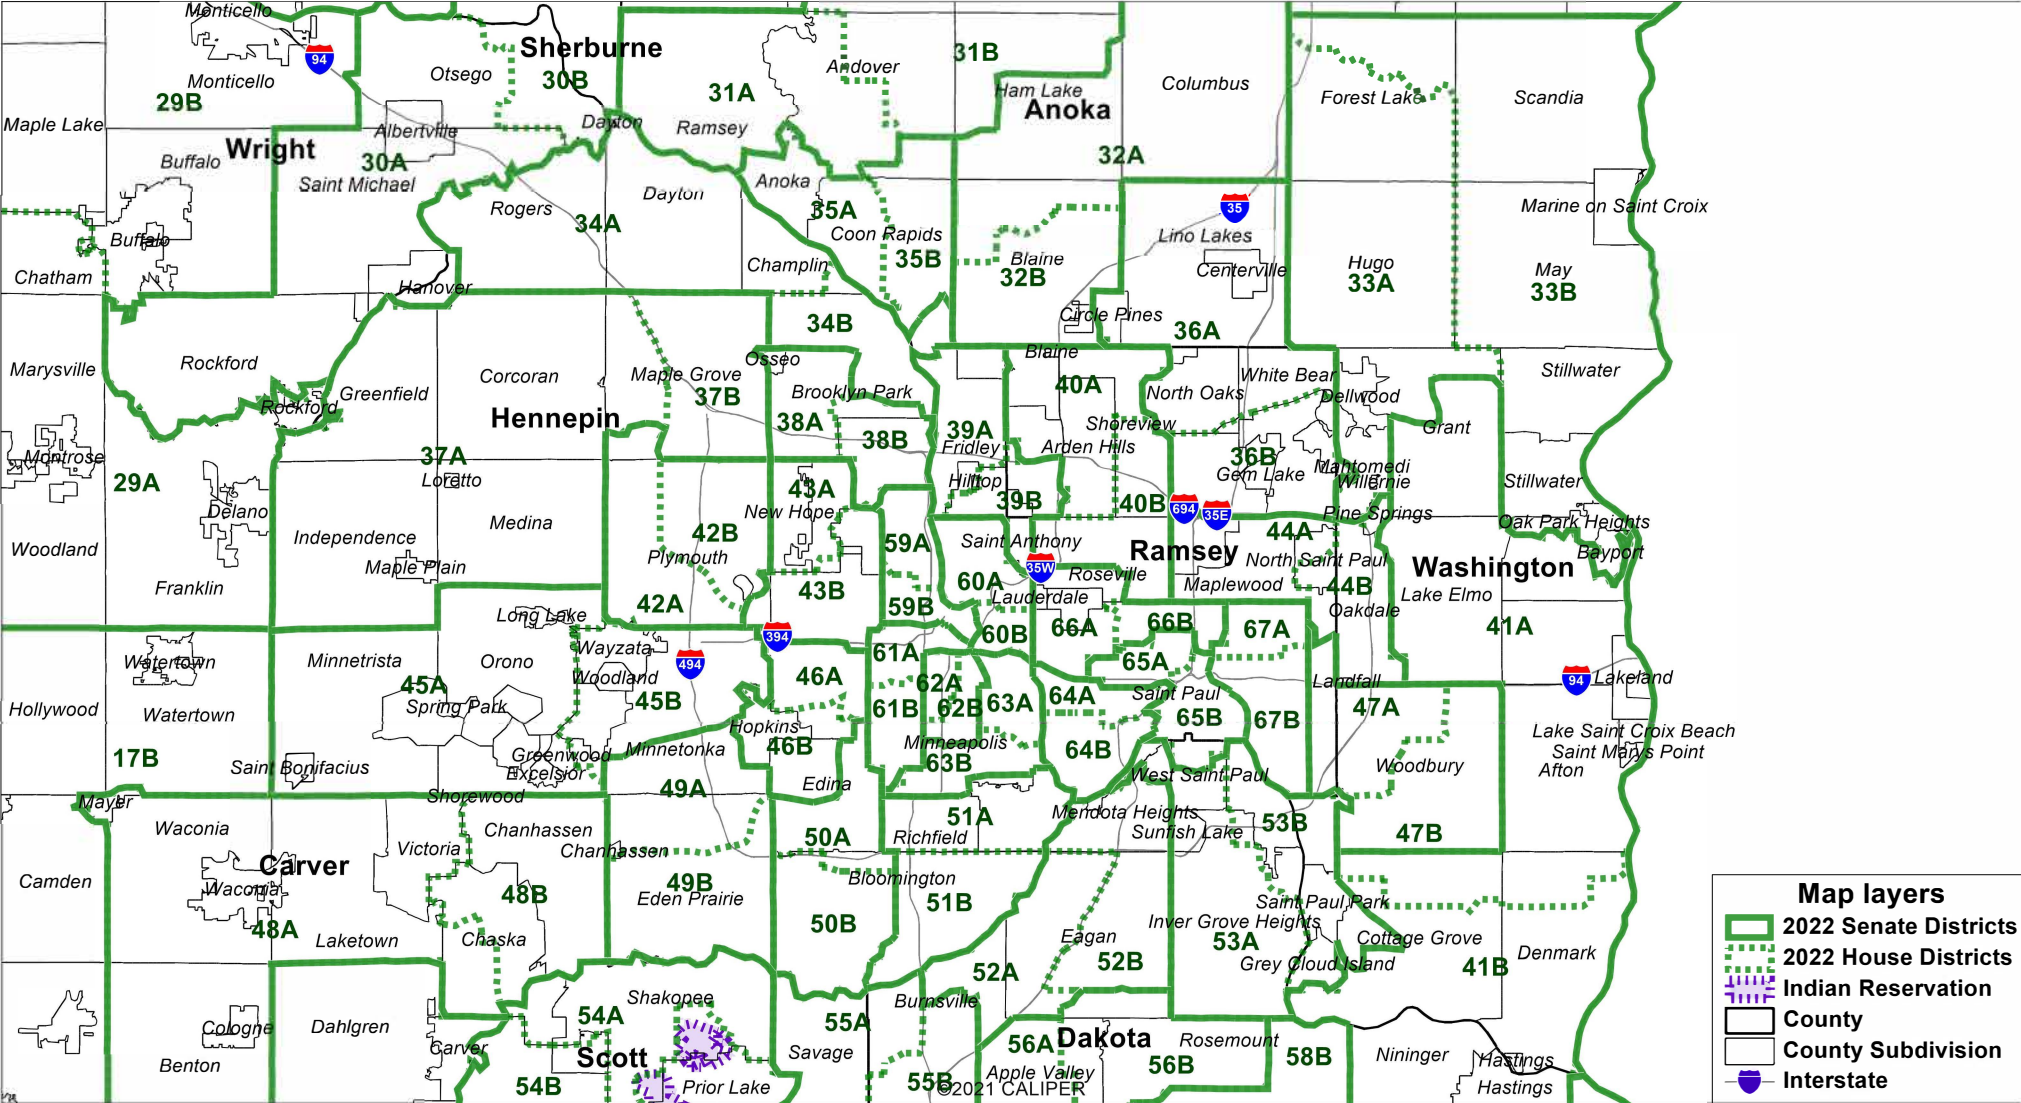

# 2022 Minnesota Special Redistricting Panel

## Minnesota Legislative Districts - Statewide

## Minnesota Legislative Districts - Metropolitan Area

February 15, 2022

# 2022 Minnesota Special Redistricting Panel Minnesota State Legislative Districts Duluth, Mankato, Moorhead, Rochester, and St. Cloud February 15, 2022

**Duluth**

**Mankato**