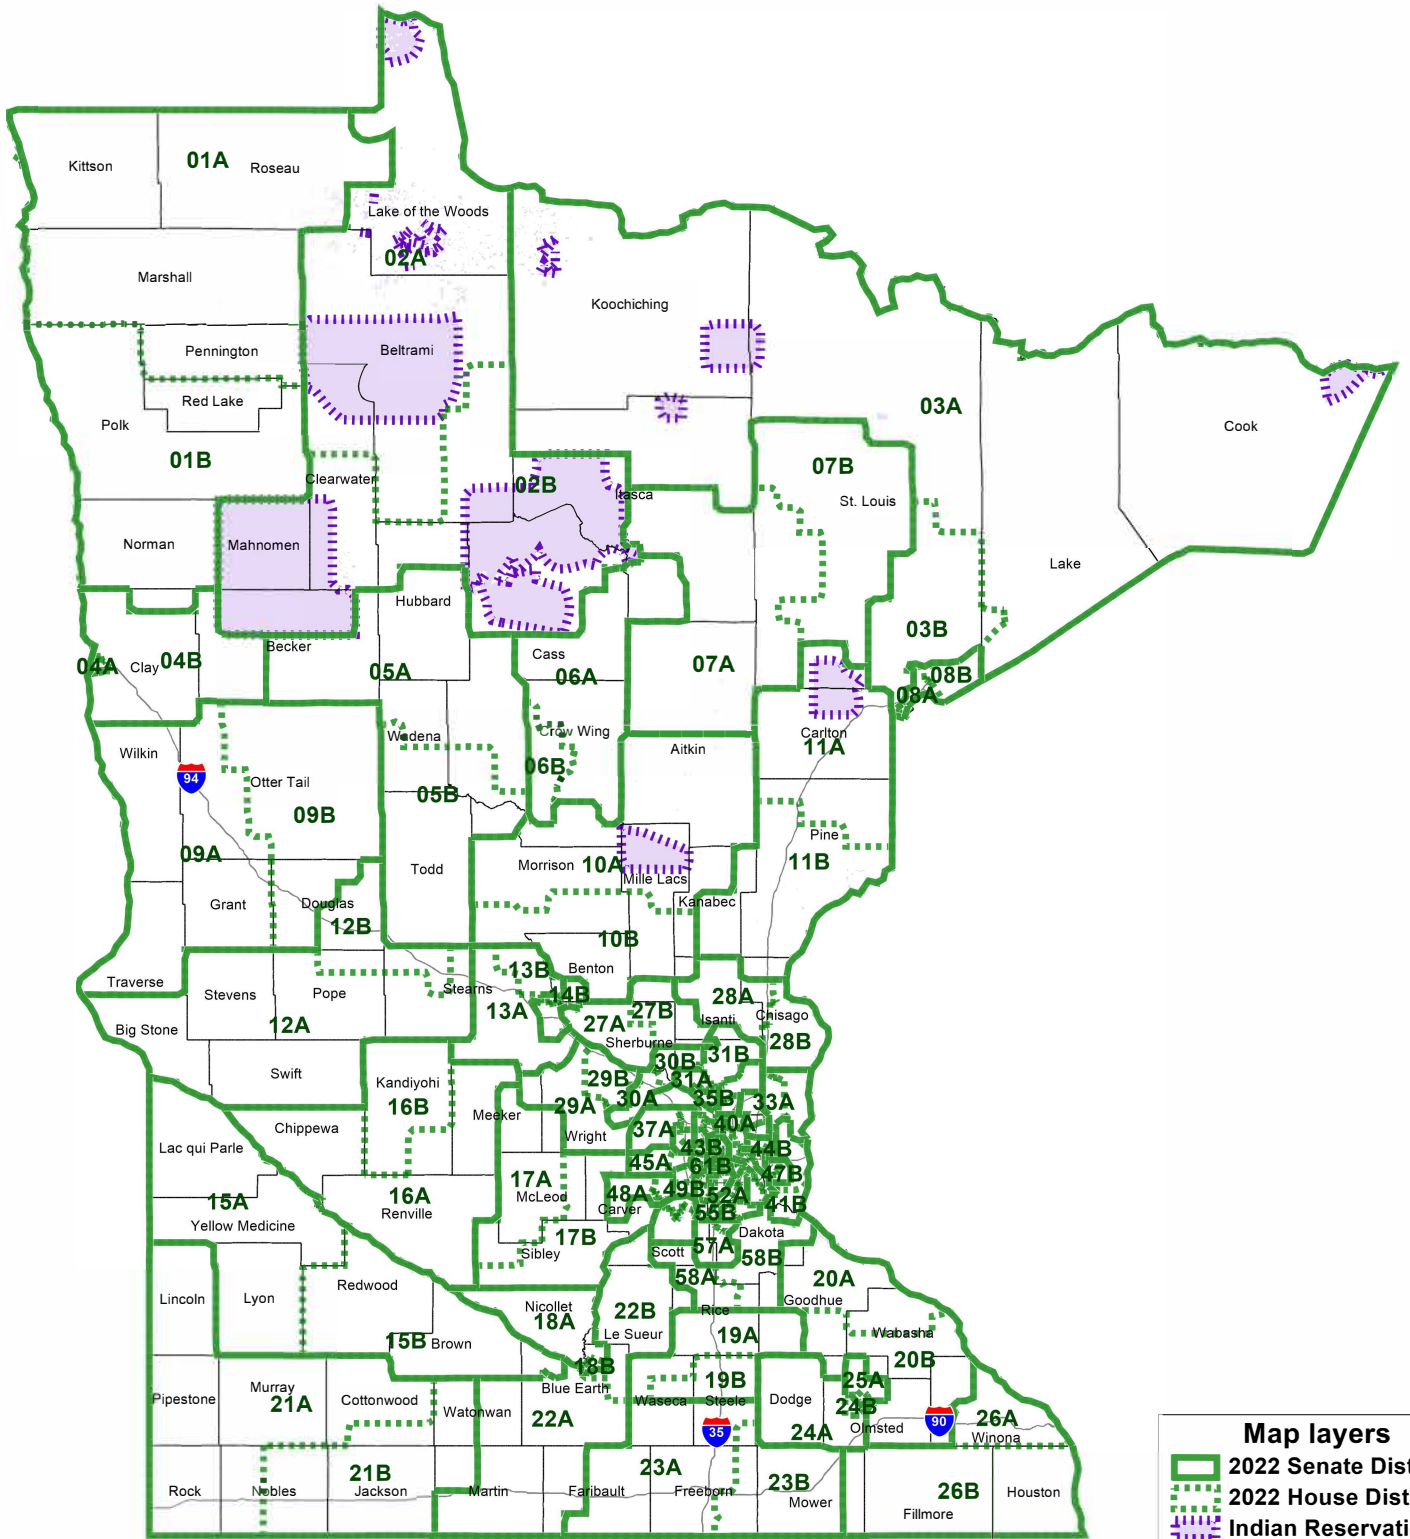

2022 Minnesota Special Redistricting Panel

Minnesota Legislative Districts - Statewide

February 15, 2022