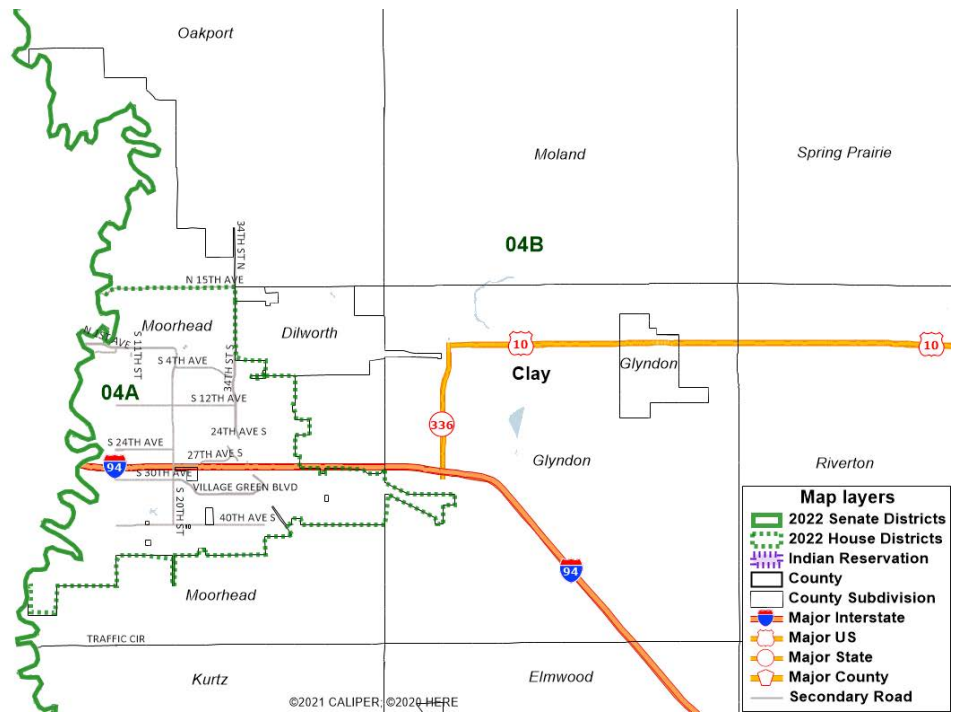

## Minnesota Legislative Districts - Metropolitan Area

February 15, 2022

# 2022 Minnesota Special Redistricting Panel Minnesota State Legislative Districts Duluth, Mankato, Moorhead, Rochester, and St. Cloud February 15, 2022

**Duluth**

**Mankato**

# Moorhead