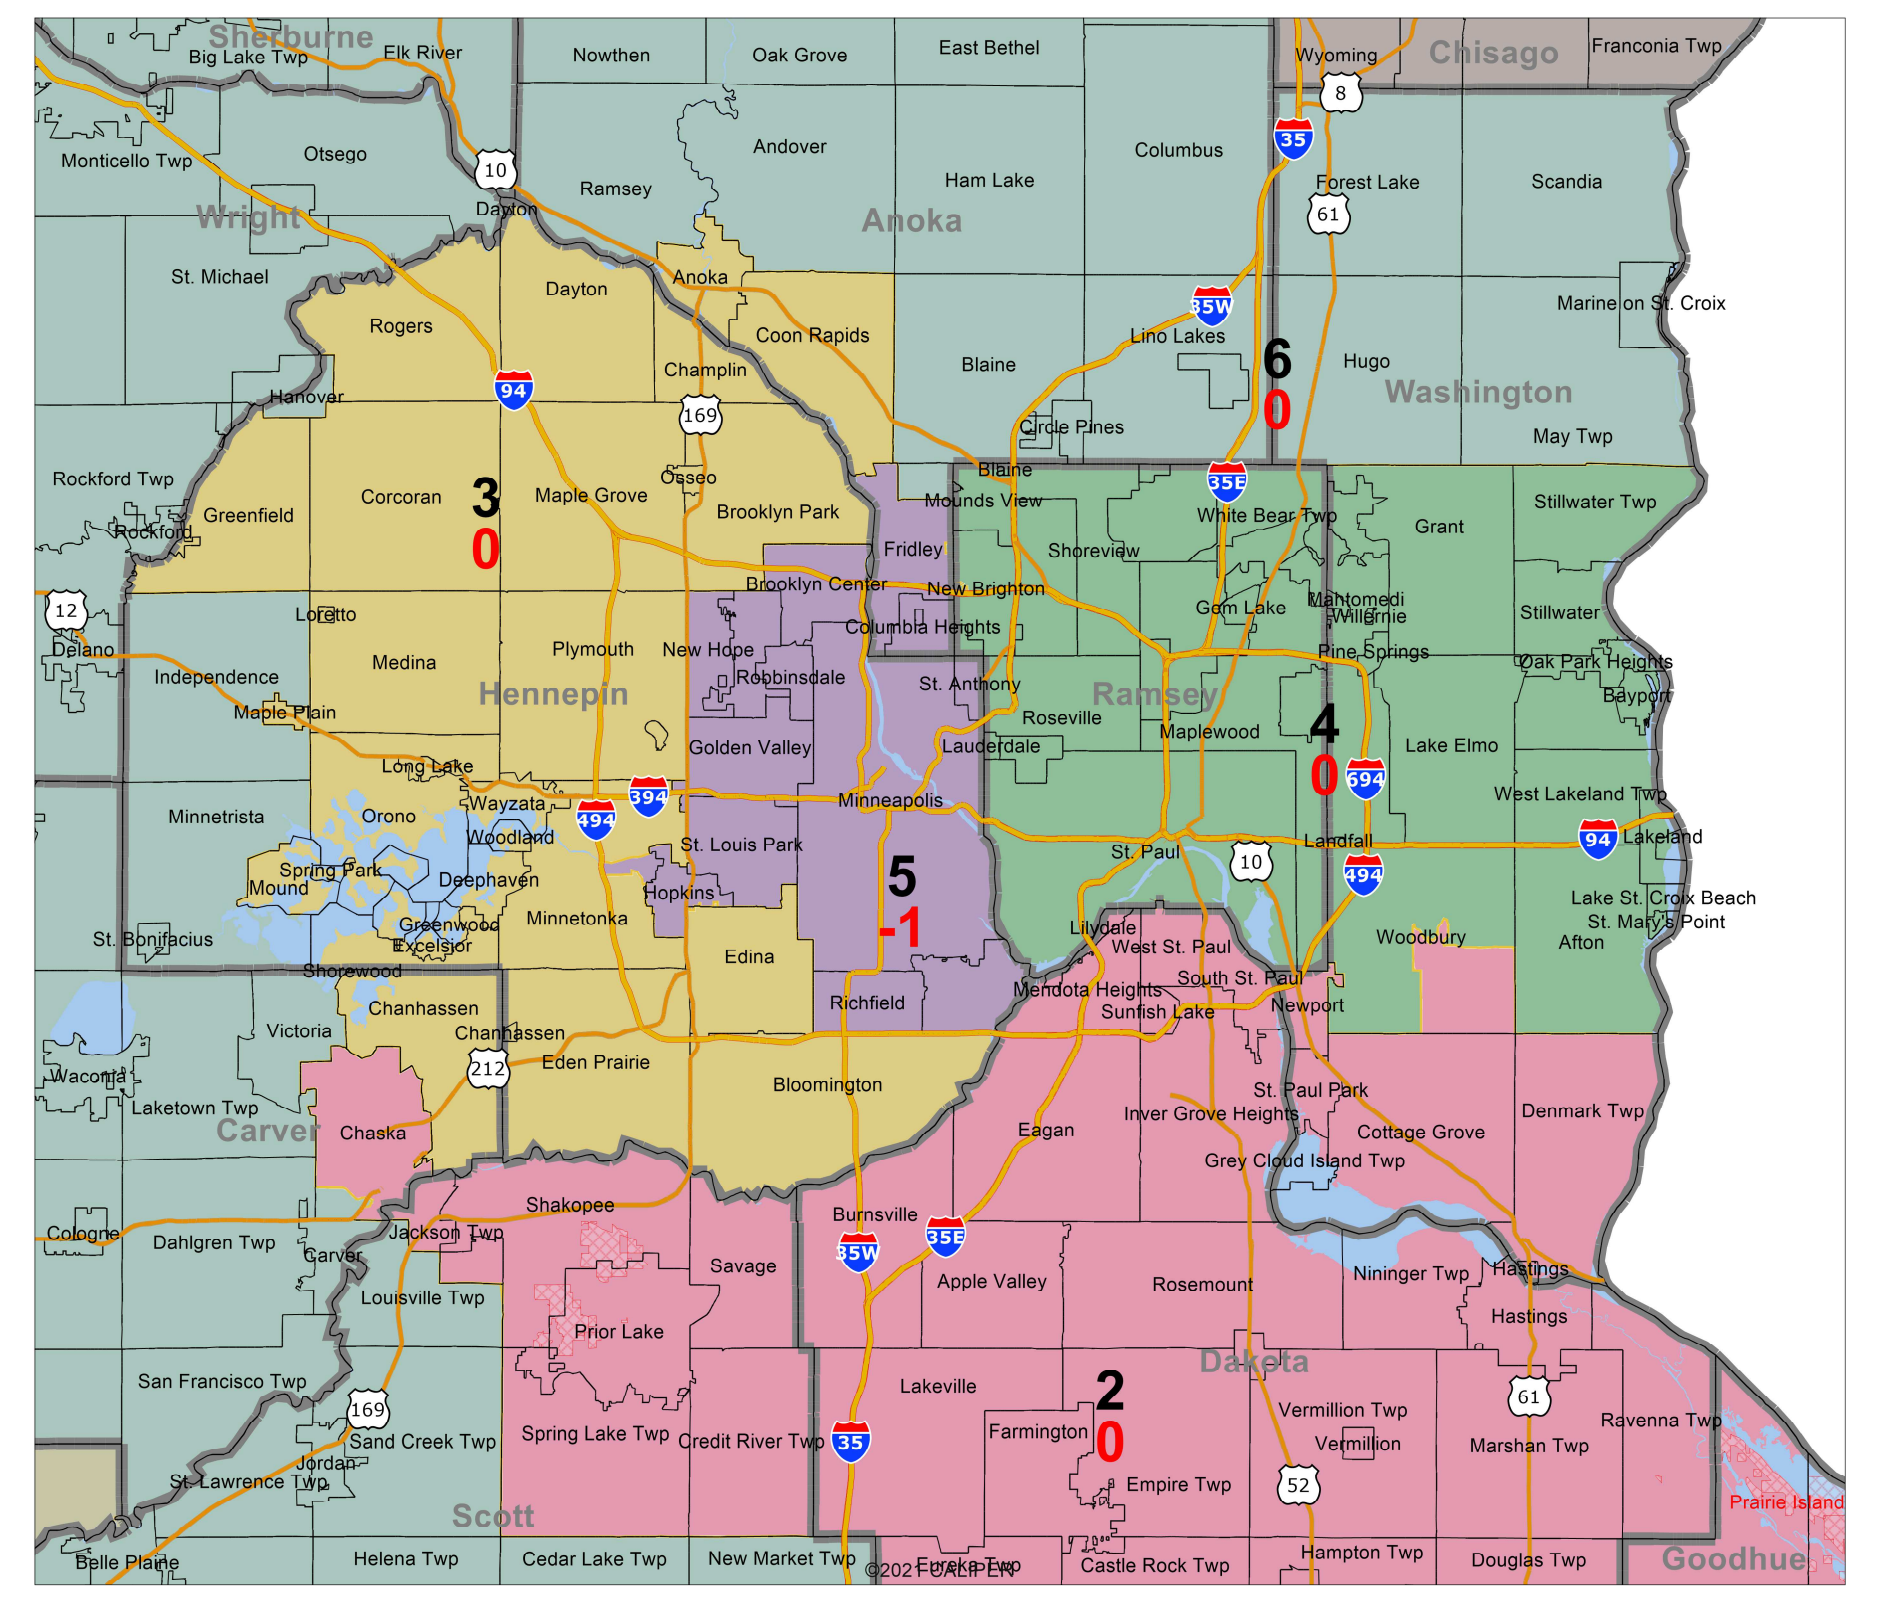

Congressional Plan

2022 PW 8C08 2020 Census

Map layers

- Districts
- biglakes
- Indian Reservation
- County 2021-11-03
- Citytown 2021-11-03

Streets: 1

0 3.3 6.7 10
Miles

District Labels

District
Deviation

©2021 CALIPER

November 29, 2021

Wattson Plaintiffs