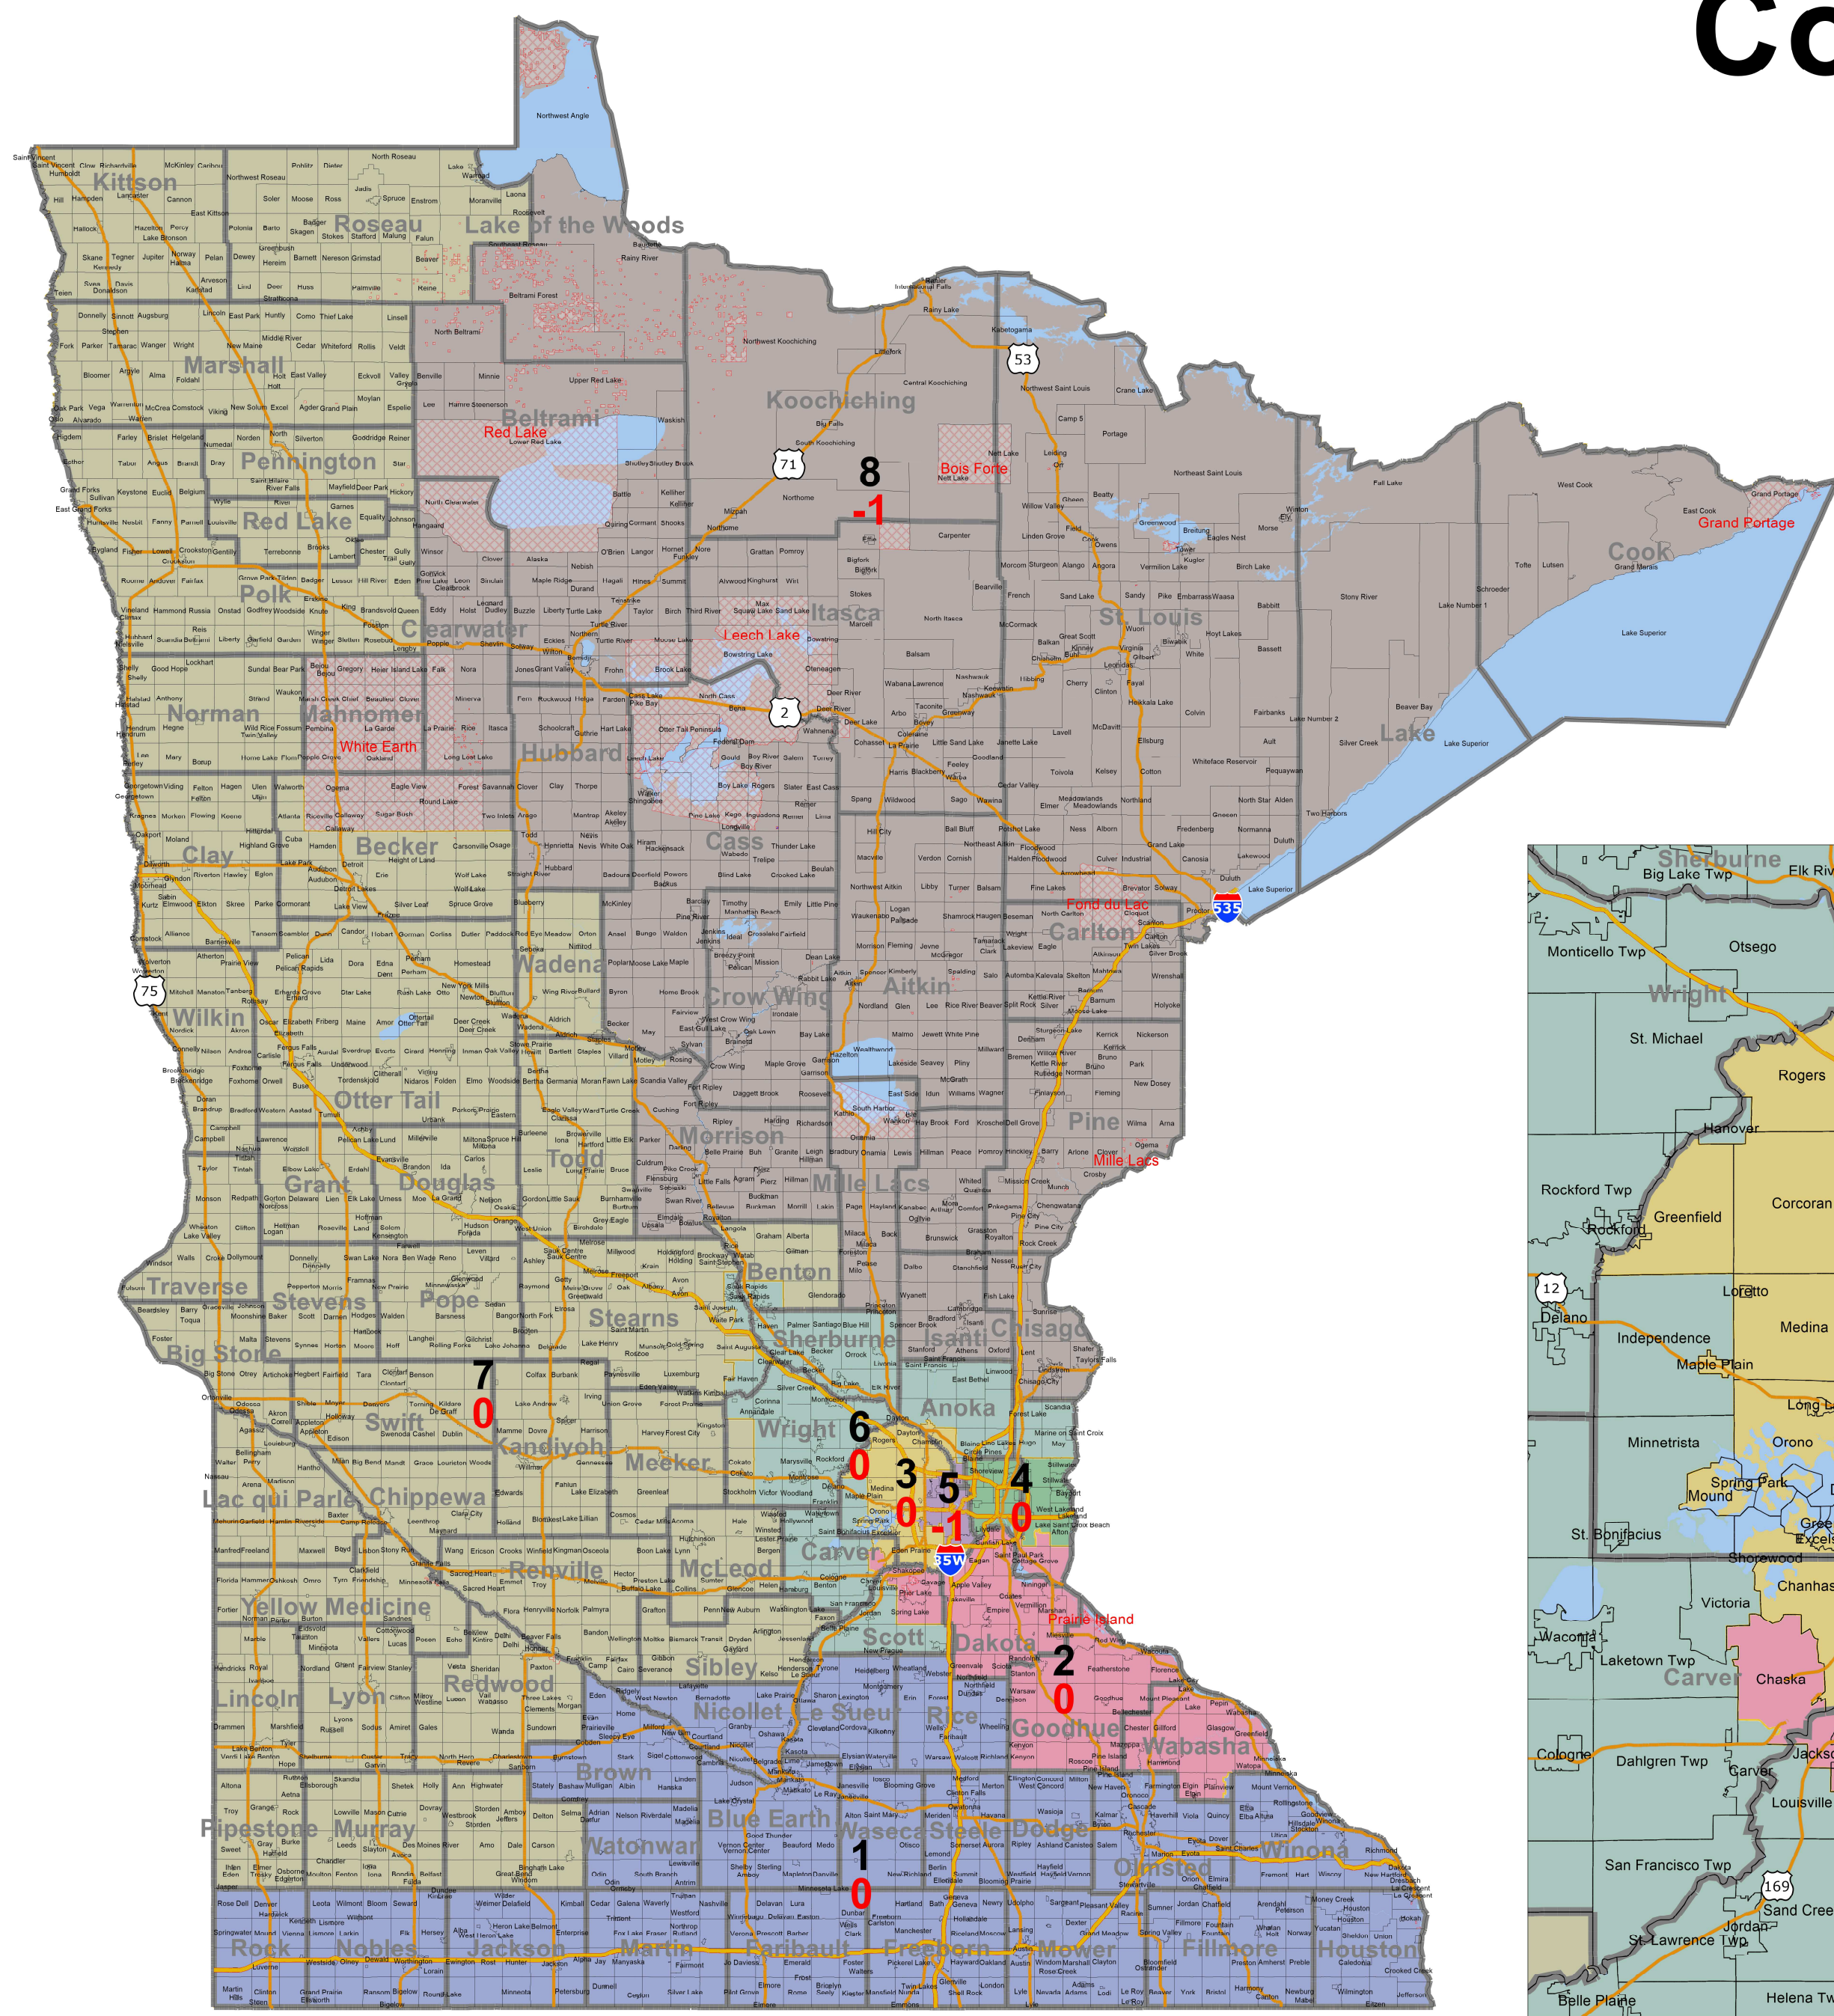

Congressional Plan

2022 PW 8C08 2020 Census

Map layers

- Districts
- biglakes
- Indian Reservation
- County 2021-11-03
- Citytown 2021-11-03

Streets: 1

0 3.3 6.7 10
Miles

District Labels

District
Deviation

©2021 CALIPER

November 29, 2021

Wattson Plaintiffs