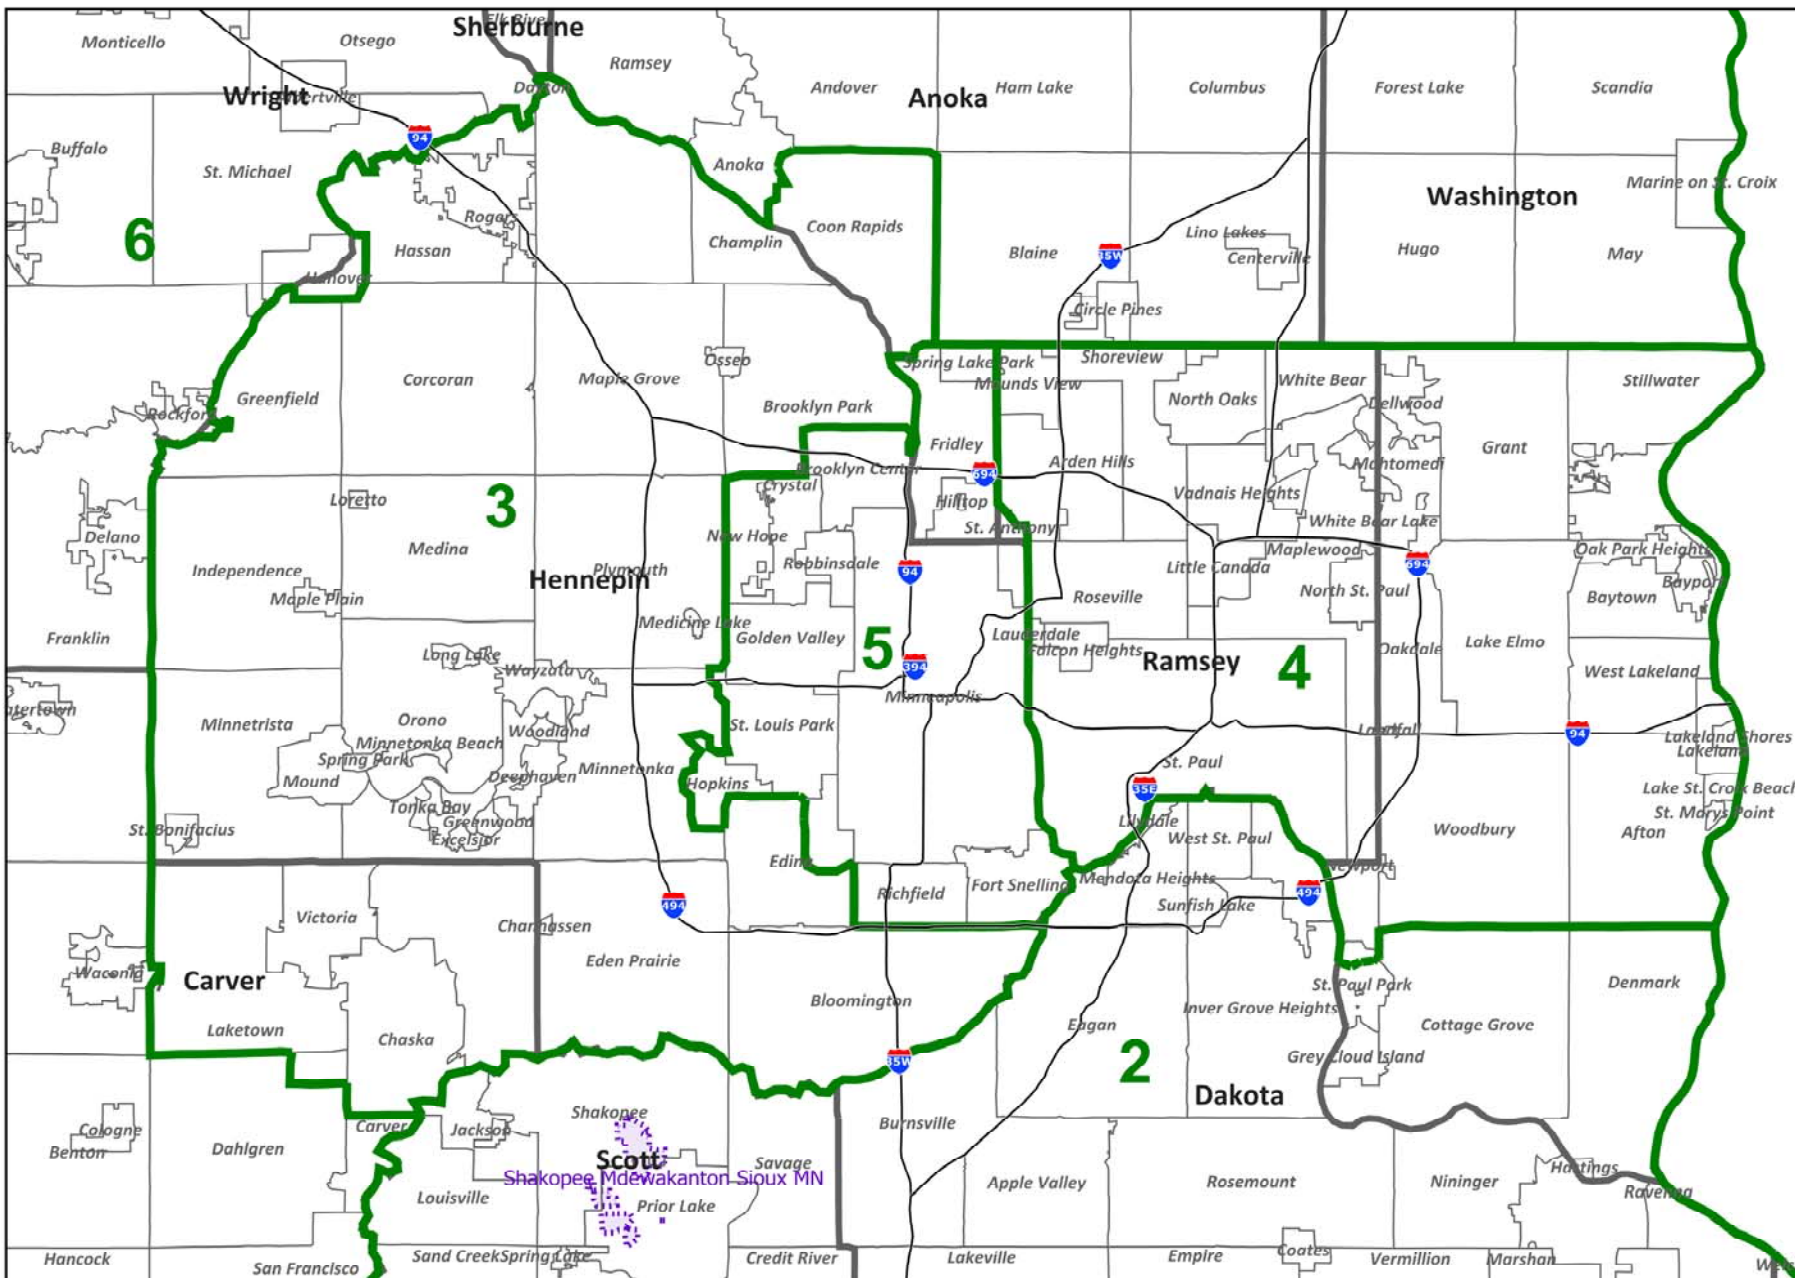

**2012 Minnesota Special Redistricting Panel**  
**Minnesota Congressional Districts - Metropolitan Area**  
**February 21, 2012**

2012 Congressional District County County Subdivision Indian Reservation Interstate